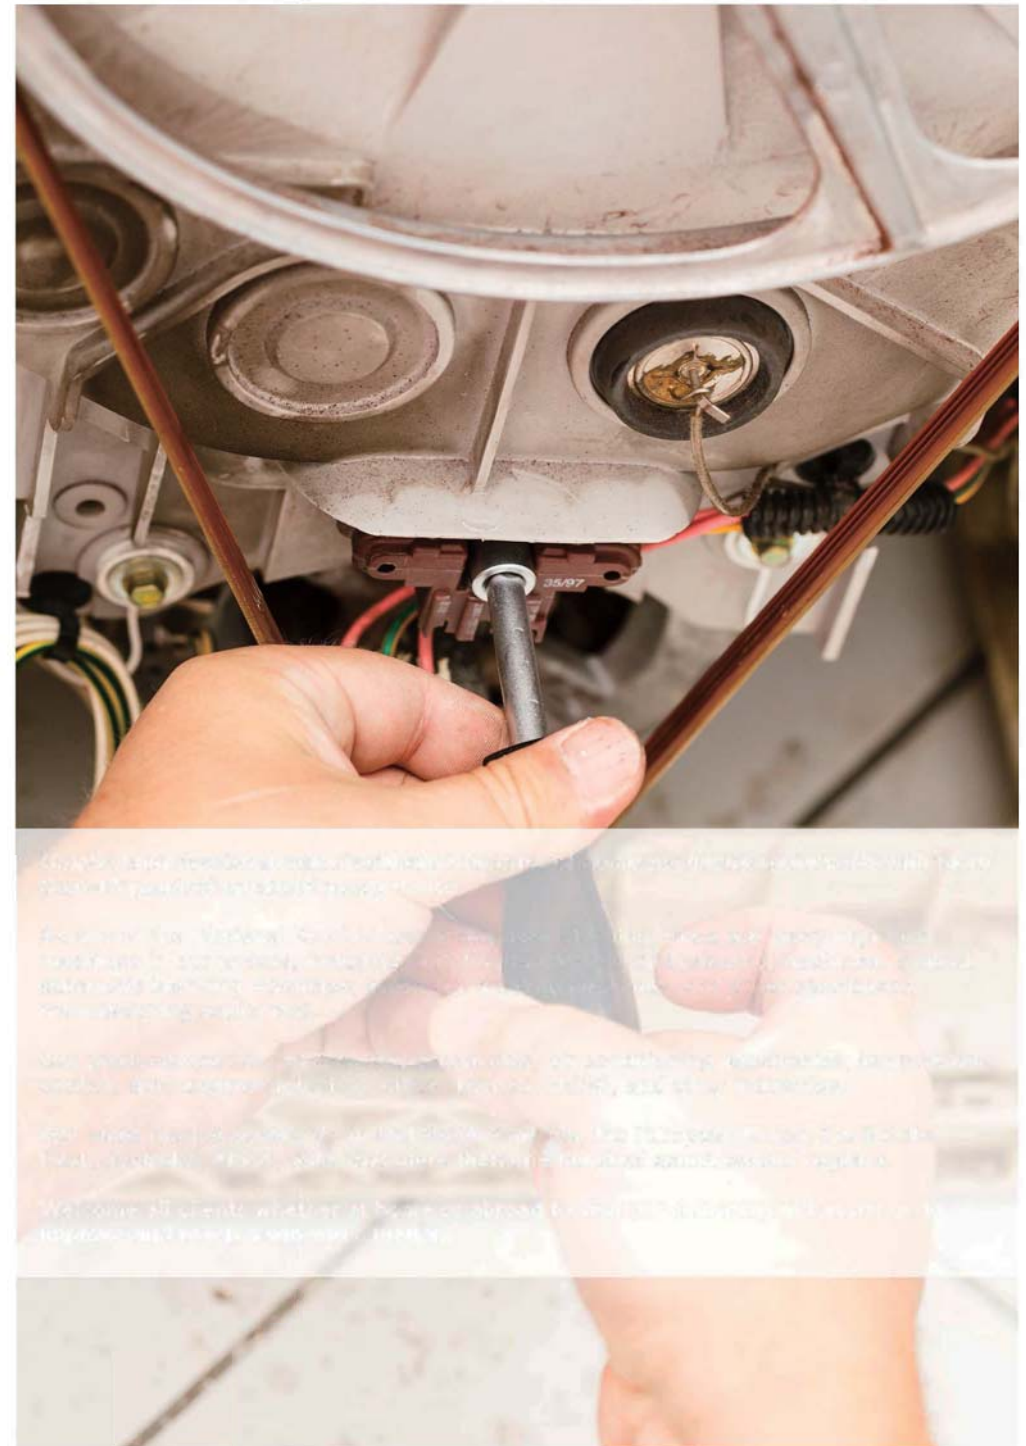

CONTENTS

Washing Machine Parts	-----	1~33
Motor	-----	1~4
Control Board	-----	5~7
Clutch Series	-----	8
Gear Box Series	-----	9~13
P Shaft Series	-----	14
Pulsator Series	-----	15~19
Pulley Series	-----	20~21
Spring Series & Leather Cup Series	-----	22~24
Rubber Series & Filter Series	-----	24~26
Knob Series	-----	26~27
Other Parts Series & spider Series	-----	28~29
Timer	-----	30
Switch & Gearbox	-----	31
Dry Pump	-----	32~33
Air Condition Parts	-----	34~37
Microwave Magnetrons	-----	38~41