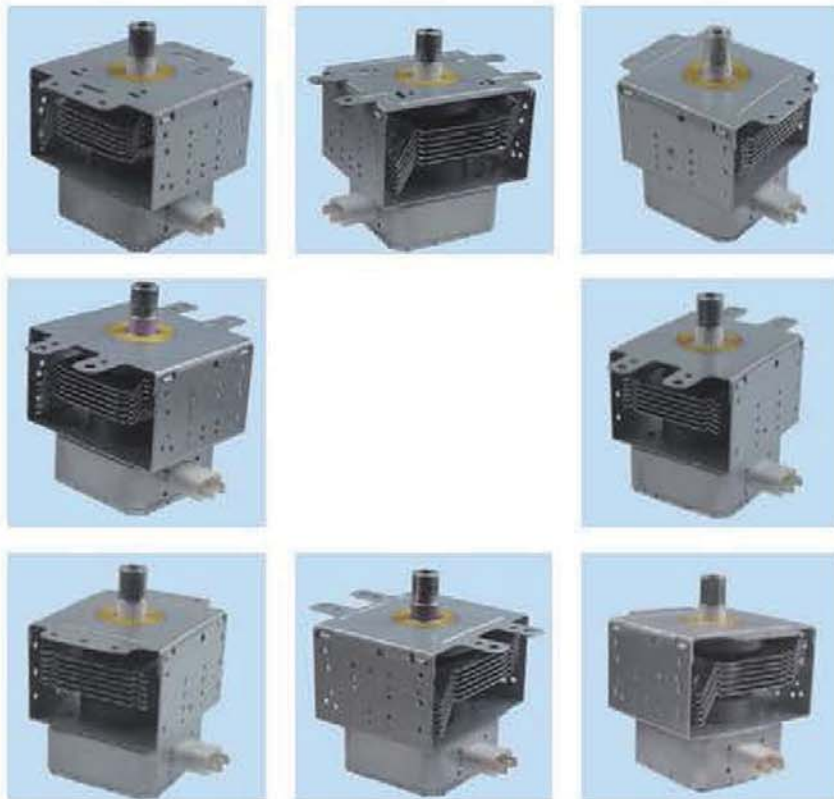

Domestic magnetron