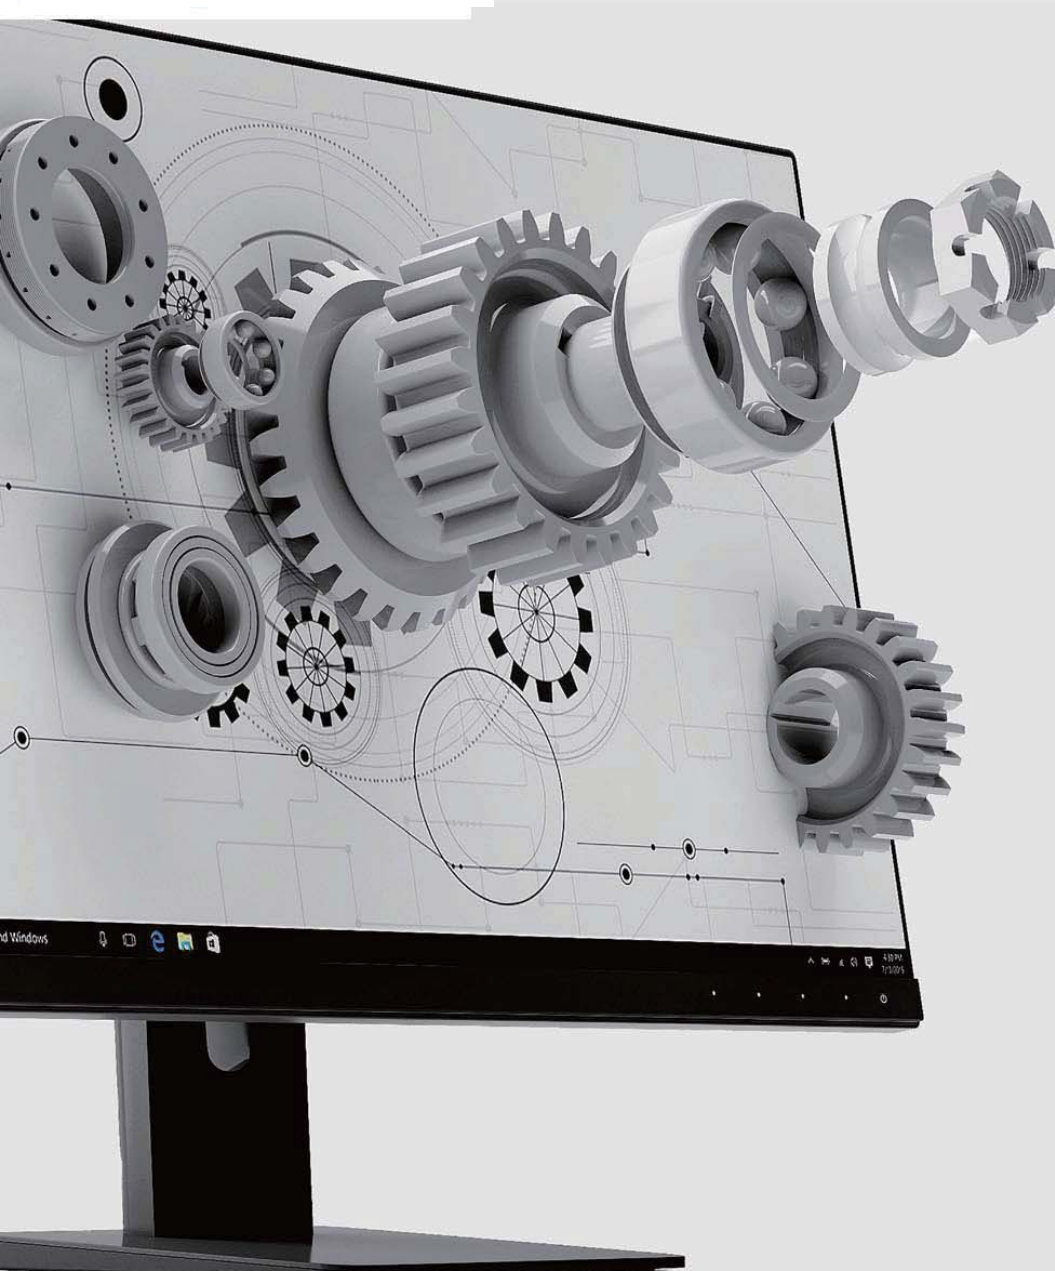

Twin-tub washer spin motor

Top loading washing machine motor

Twin-tub washer wash motor

air cooler motor

Dryer motor

Die-casting products

Washing Machine Control Board

Washing machine control board includes original and universal type, can be used for replacement or assembly. Support OEM/ODM. For more models, please contact us.